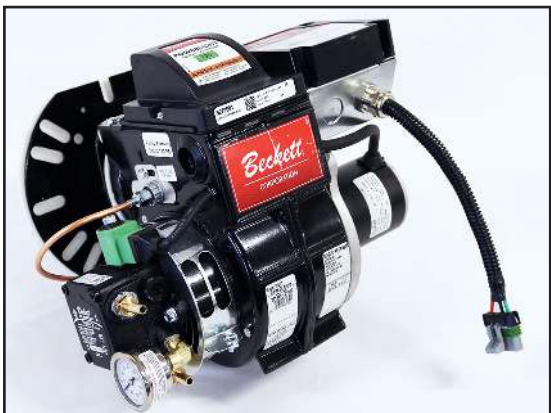

03-0032 - 2" Molasses Valve

03-2301 - 1" Bronze Dispensing Valve

03-0125 - 4" Swivel Shoe

03-2305 - 3/4" Bronze Material Valve w/Lever

Diesel Burners

21-1009 - Beckett Fuel Solenoid

21-5031 - Cad Cell

21-5029 - Beckett Electrode Assembly