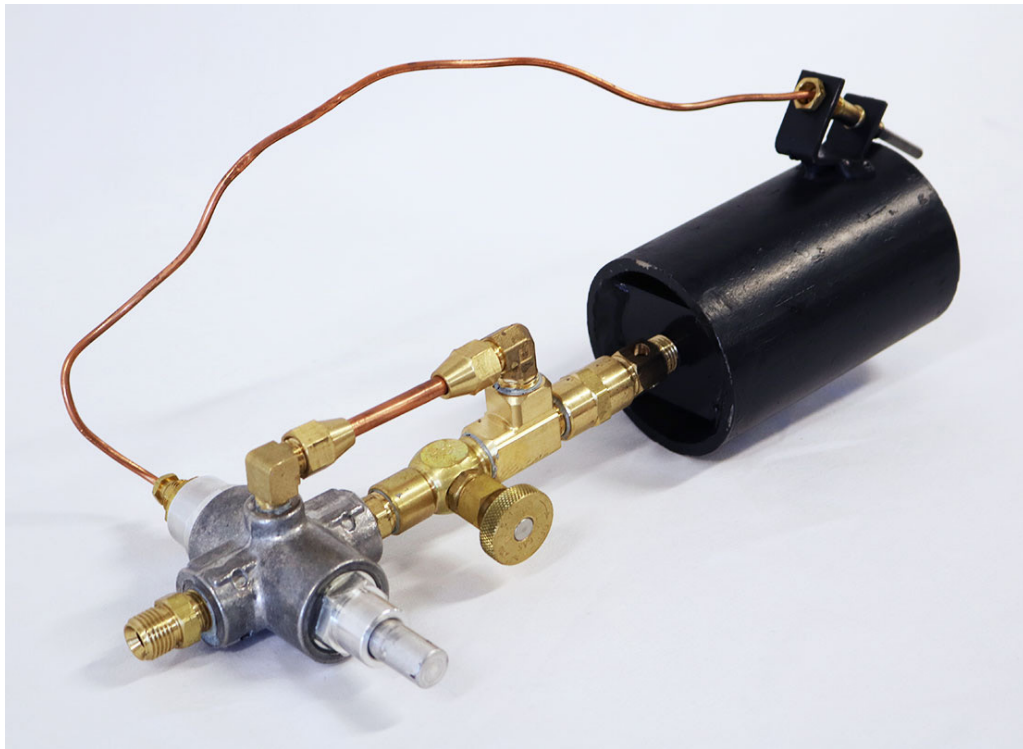

09-8014 - 222" Digital Thermocouple

Propane Burners