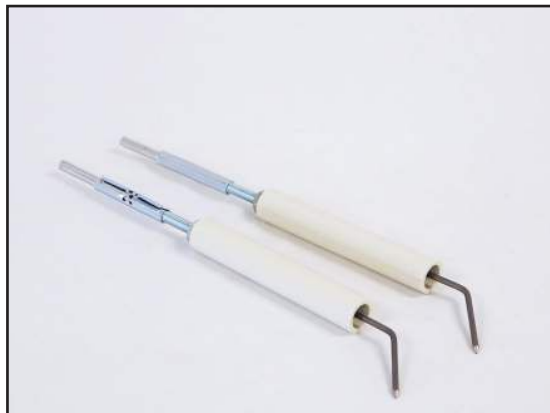

03-0032 - 2" Molasses Valve

03-2301 - 1" Bronze Dispensing Valve

03-0125 - 4" Swivel Shoe

03-2305 - 3/4" Bronze Material Valve w/Lever

Diesel Burners

21-1009 - Beckett Fuel Solenoid

21-5031 - Cad Cell

21-5029 - Beckett Electrode Assembly