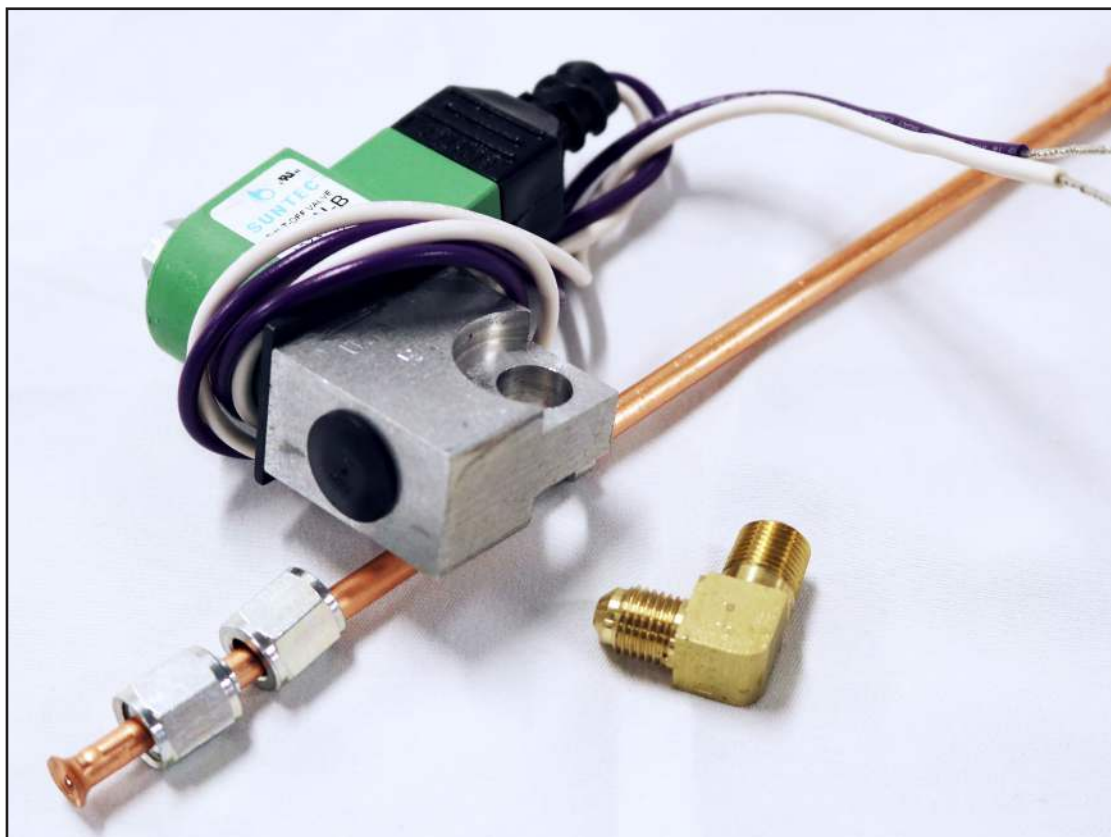

03-0032 - 2" Molasses Valve

03-2301 - 1" Bronze Dispensing Valve

03-0125 - 4" Swivel Shoe

03-2305 - 3/4" Bronze Material Valve w/Lever

Diesel Burners

21-1009 - Beckett Fuel Solenoid

21-5031 - Cad Cell

21-5029 - Beckett Electrode Assembly

21-4010 - Beckett 12V Diesel Burner (Complete)

21-5001- Blower Motor

21-5005 - Driveshaft Coupling

21-5003 - Blower Wheel

21-5037 - Beckett Primary Control Kit

21-1011 - Diesel Pressure Gauge

21-5039 - Beckett Ignitor Assembly