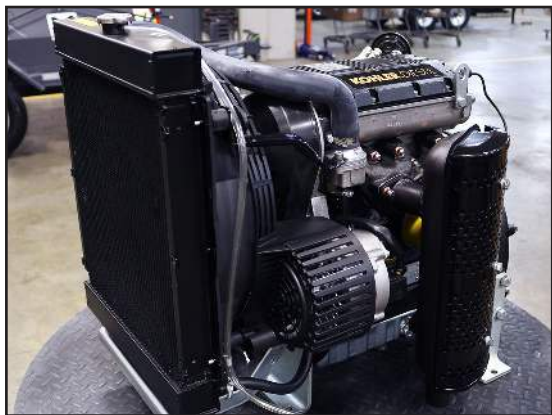

40-4538 - Kohler Lombardini Air Filter

Pumps

20-0403 - Roper Pump

20-0118 - Albany Pump

20-0177 - Viking Pump

20-8151 - Sandpiper

Engines

40-3100 - 23.4hp Kohler Diesel Engine