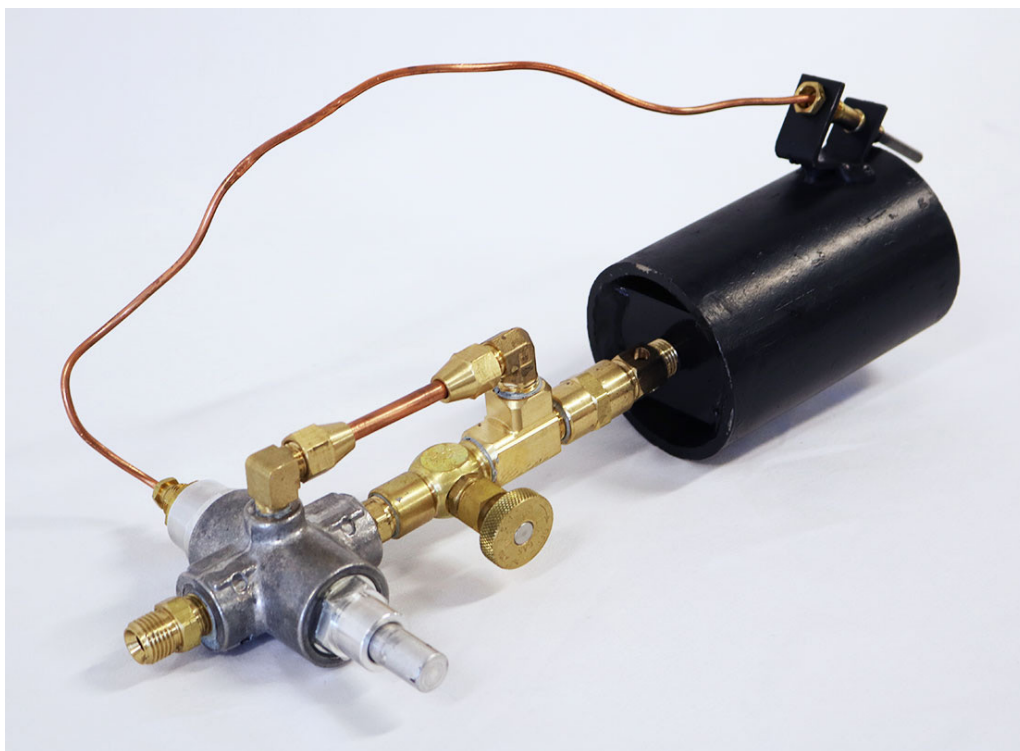

# Propane Burners

08-1121 - 80,000 BTU Vapour Propane Burner w/Stand - Male

08-1123 - 80,000 BTU Vapour Propane Burner w/Stand - Female

08-1103 - 300,000 BTU Vapour Propane Burner w/Baso Safety Valve

08-1105 - 410,000 BTU Vapour Propane Burner w/ Baso Safety Valve