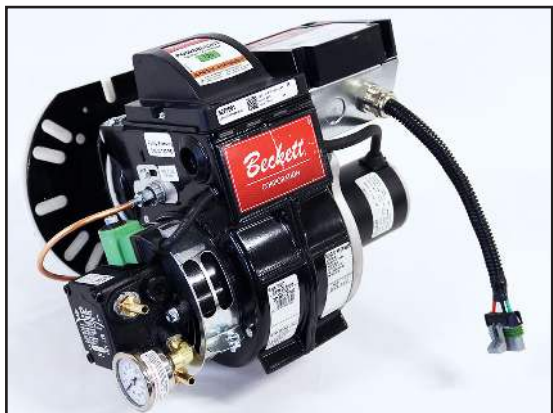

# Diesel Burners

21-1009 - Beckett Fuel Solenoid

21-5031 - Cad Cell

21-5029 - Beckett Electrode Assembly

21-4010 - Beckett 12V Diesel Burner (Complete)

21-5001 - Blower Motor

21-5005 - Driveshaft Coupling

21-5003 - Blower Wheel