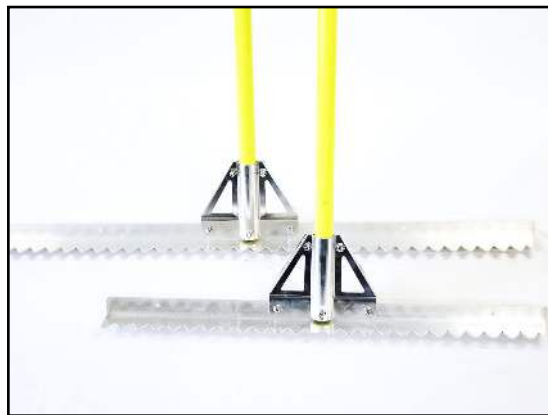

07-6641 - 24" Sealcoat Squeegee With Handle

07-6643 - 30" Sealcoat Squeegee With Handle

07-6645 - 36" Sealcoat Squeegee With Handle

07-6641 - 24" Lute w/7' handle

07-6093 - 30" Lute w/7' handle

07-6095 - 36" Lute w/7' handle